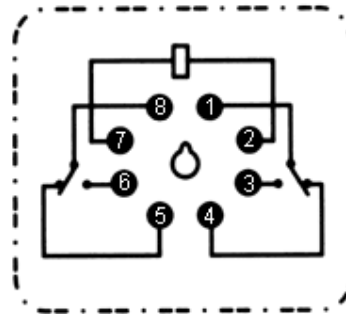

Model Q
Q 型

Model Q
Q 型