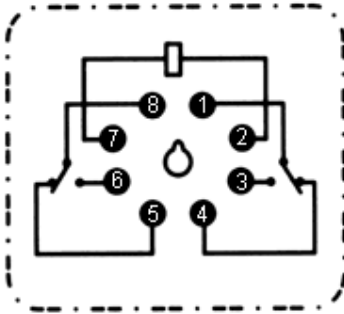

## FLOATLESS RELAY: AL-12, AL-13

### PRODUCT SPECIFICATIONS

CLASSIFICATION		MINIAURE POWER RELAY SERIES	
MODEL		AL12	AL13
DIMENSIONS(mm)		43.5ЎБ435ЎБ52	43.5ЎБ435ЎБ52
CONTACT FORM		2Z	3Z
CONTACT CAPACITY		10A	10A
COIL VOLTAGE	DC	12V,24V,48V,60V,110V	12V,24V,48V,60V,110V
	AC	12V,24V,48V,60V,110V,220V,240V	12V,24V,48V,60V,110V,220V,240V
COIL POWER		2.2VA(AC) 1.3W(DC)	2.2VA(AC) 1.3W(DC)
PICK-UP		DC:ЎБ75% AC:ЎЭ80%	DC:ЎБ75% AC:ЎЭ80%
DROP-OUT		DC:ЎБ10% AC:ЎЭ30%	DC:ЎБ10% AC:ЎЭ30%
CONTACT RESISTANCE		ЎБ50mЎё	ЎБ50mЎё
INSULATION RESISTANCE		ЎЭ100mЎё	ЎЭ100mЎё
LIFE	ELECTRICAL	10 <sup>5</sup> times	10 <sup>5</sup> times
	MECHANICAL	10 <sup>7</sup> times	10 <sup>7</sup> times
DIELECTRIC STRENGTH	BETWEEN OPEN CONTACTS	1000v rms	1000v rms
	BETWEEN COIL&CONTACTS	1500v rms	1500v rms
MOUNTING FORM		SOCKET	SOCKET
OPERATING TEMPERATURE		-40Ўж~+55Ўж	-40Ўж~+55Ўж
WEIGHT		ABOUT 85g	ABOUT 85g
LIKE PRODUCTS		-	-
FITTED SOCKET		-	<u>PF23</u>